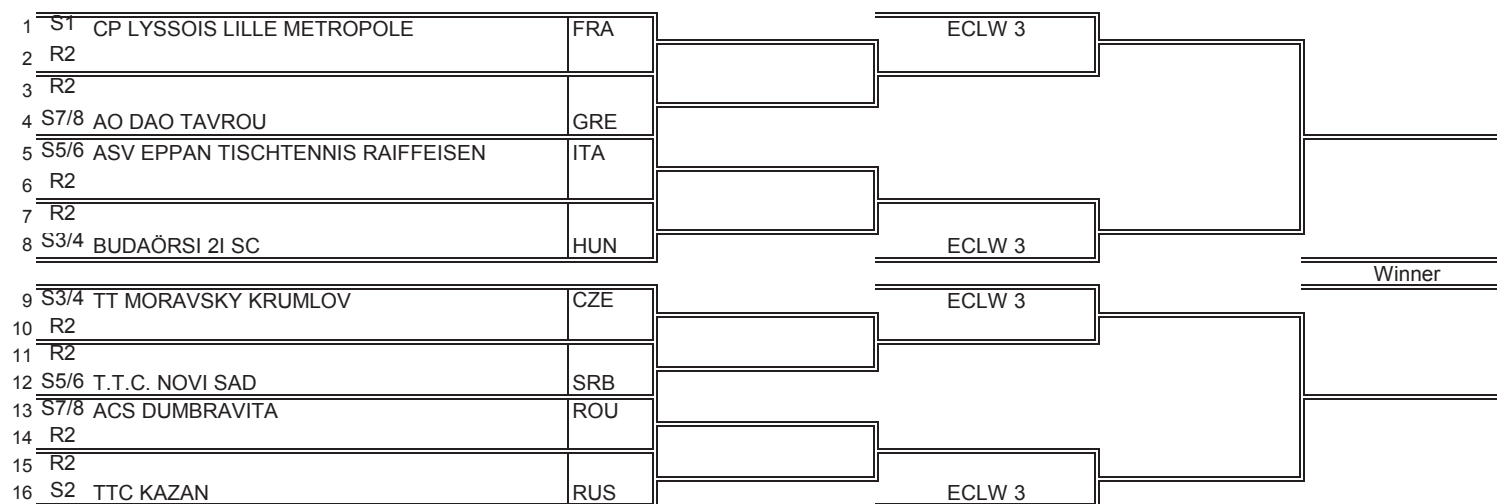

In each group the club marked "H" has to organise the group matches.

Inside the groups the order of matches shall be as follows:

Date:	5 teams	4 teams
Saturday, 10:00	2-5, 3-4	
Saturday, 14:00	1-5, 2-4	1-4, 2-3
Saturday, 19:00	1-2, 3-5	4-2, 3-1
Sunday, 10:00	1-3, 4-5	1-2, 3-4
Sunday, 14:00	1-4, 2-3	

ETTU CUP 2016/2017 WOMEN – 3rd and 4th round, Quarter-, Semi- and Final Matches

3 rd Round	4 th round	Quarter-finals	Semi-finals	Finals
25.11. – 27.11.2016	16.12. - 18.12.2016	27.01. - 29.01.2017 (1) 10.02. - 12.02.2017 (2)	10.03. - 12.03.2017 (1) 07.04. - 09.04.2017 (2)	05.05. - 07.05.2017 (1) 12.05. - 14.05.2017 (2)