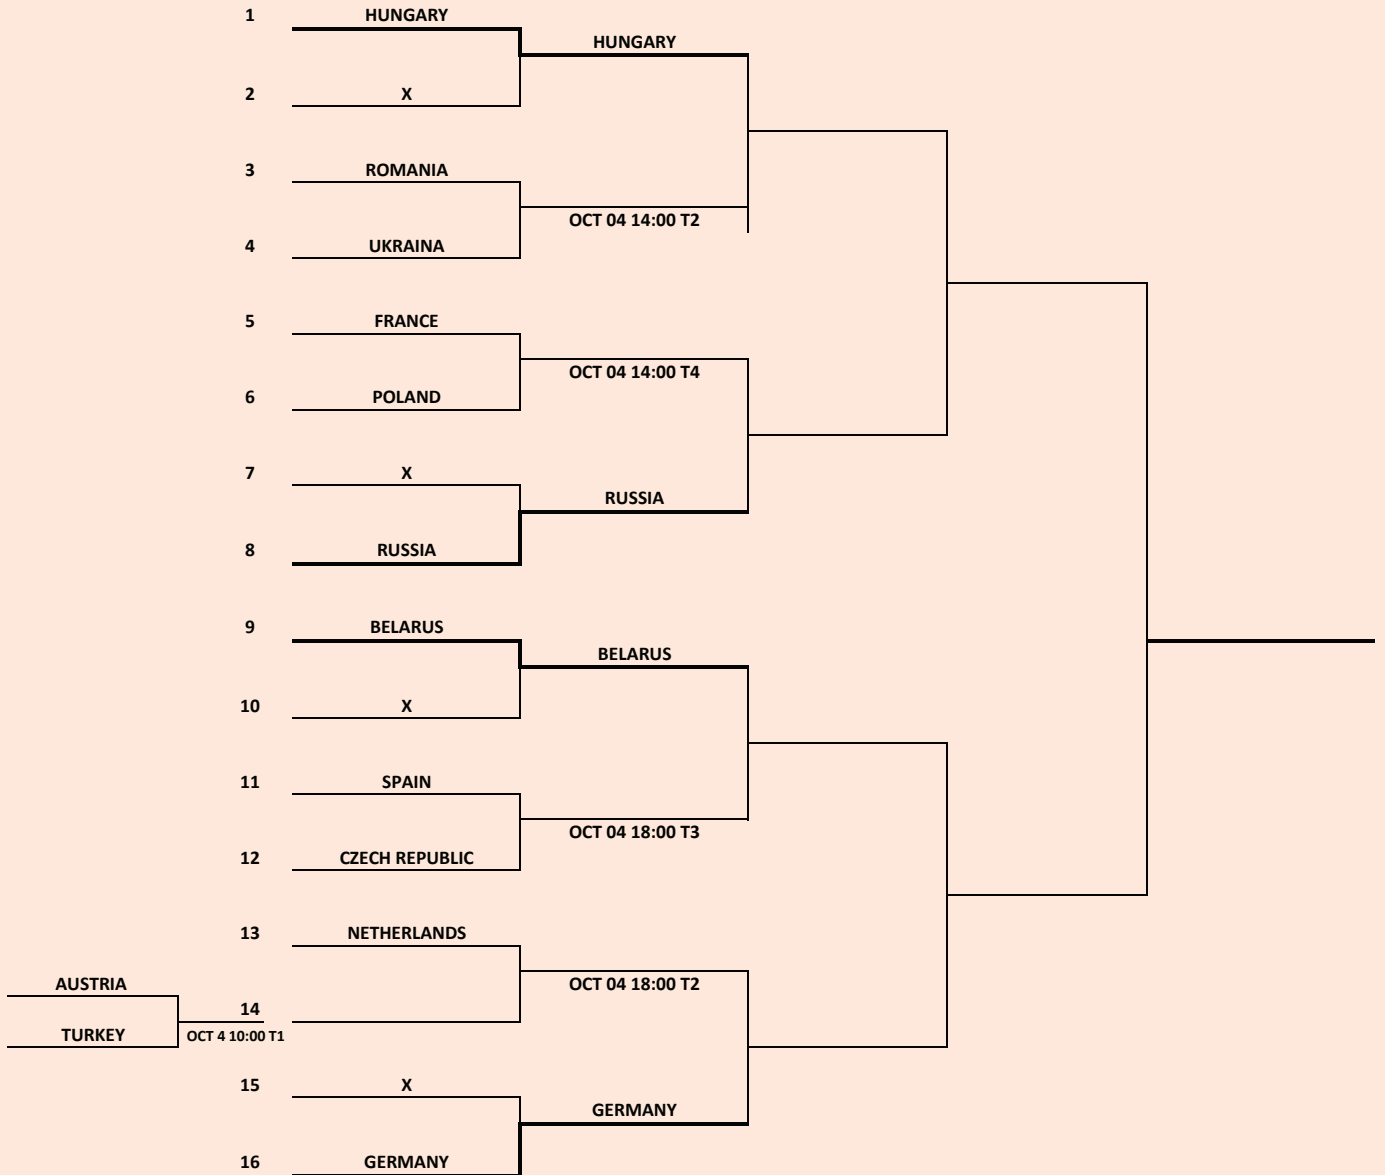

LIEBHERR 2013 EUROPEAN CHAMPIONSHIPS

MEN STANDARD DIVISION

GROUP A

GROUP B

1	LATVIA	LITHUANIA
2	LUXEMBOURG	ESTONIA
3	FINLAND	NORWAY
4	SWITZERLAND	IRELAND
5	AZERBAIJAN	CYPRUS
6	ICELAND	KOSOVO

ORDER OF MATCHES WILL BE AS FOLLOW:

1.ROUND	1-6; 2-5; 3-4
2.ROUND	1-4; 2-6; 3-5
3.ROUND	1-3; 2-4; 5-6
4.ROUND	1-2; 3-6; 4-5
5.ROUND	1-5; 2-3; 4-6

LIEBHERR 2013 EUROPEAN CHAMPIONSHIPS

WOMEN CHAMPIONSHIP'S DIVISION