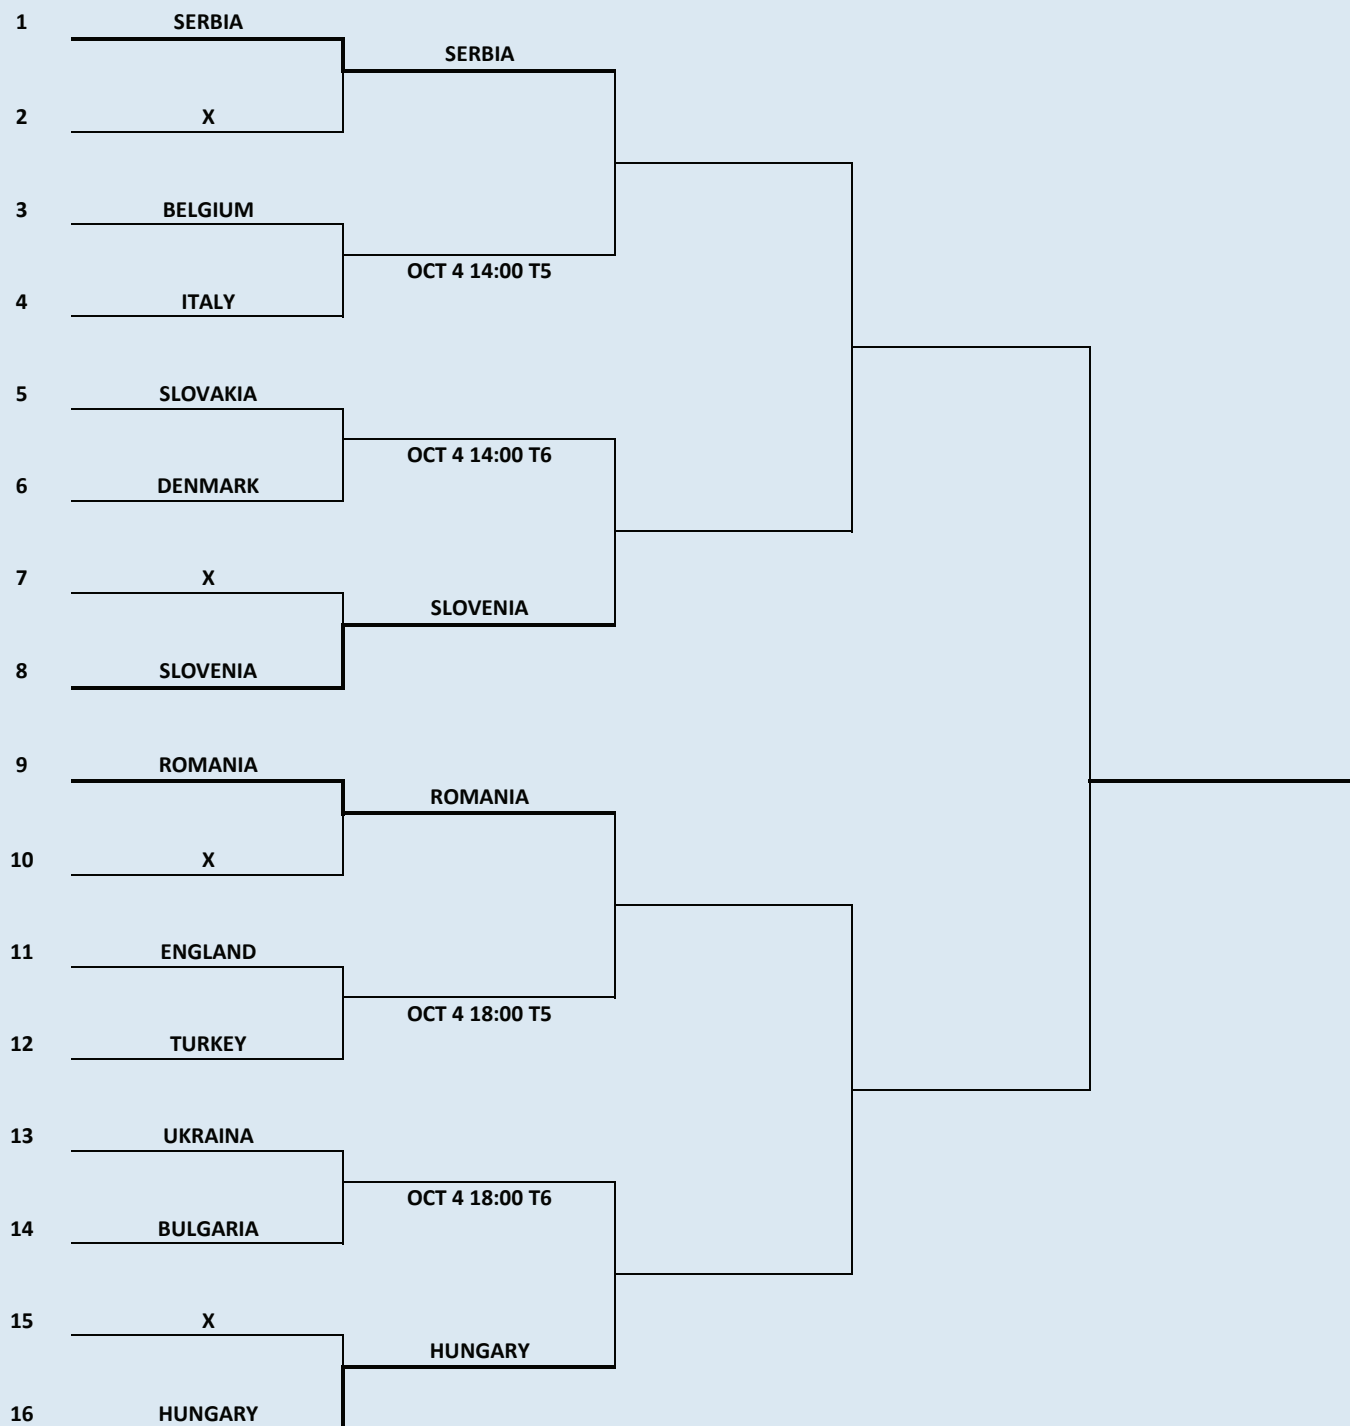

LIEBHERR 2013 EUROPEAN CHAMPIONSHIPS

MEN CHALLENGE DIVISION

LIEBHERR 2013 EUROPEAN CHAMPIONSHIPS

MEN STANDARD DIVISION

GROUP A

GROUP B

1	LATVIA	LITHUANIA
2	LUXEMBOURG	ESTONIA
3	FINLAND	NORWAY
4	SWITZERLAND	IRELAND
5	AZERBAIJAN	CYPRUS
6	ICELAND	KOSOVO

ORDER OF MATCHES WILL BE AS FOLLOW:

1.ROUND	1-6; 2-5; 3-4
2.ROUND	1-4; 2-6; 3-5
3.ROUND	1-3; 2-4; 5-6
4.ROUND	1-2; 3-6; 4-5
5.ROUND	1-5; 2-3; 4-6