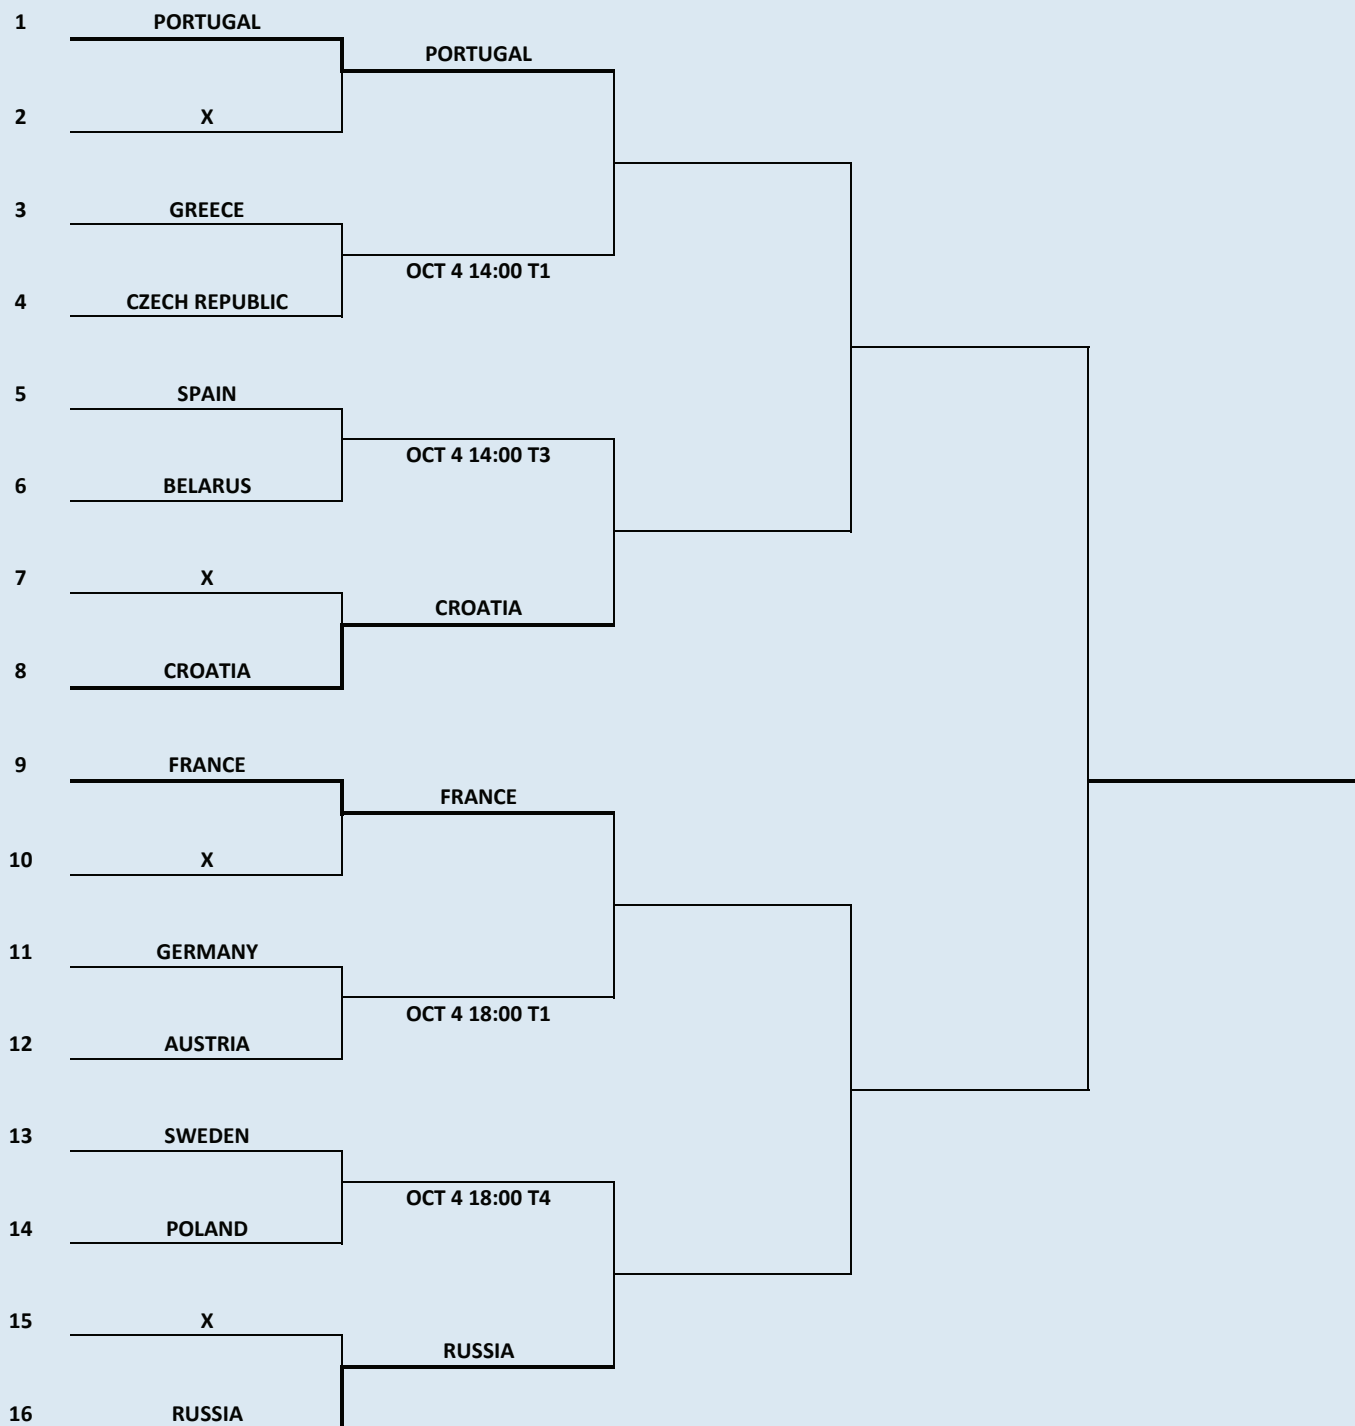

LIEBHERR 2013 EUROPEAN CHAMPIONSHIPS

MEN CHAMPIONSHIP'S DIVISION