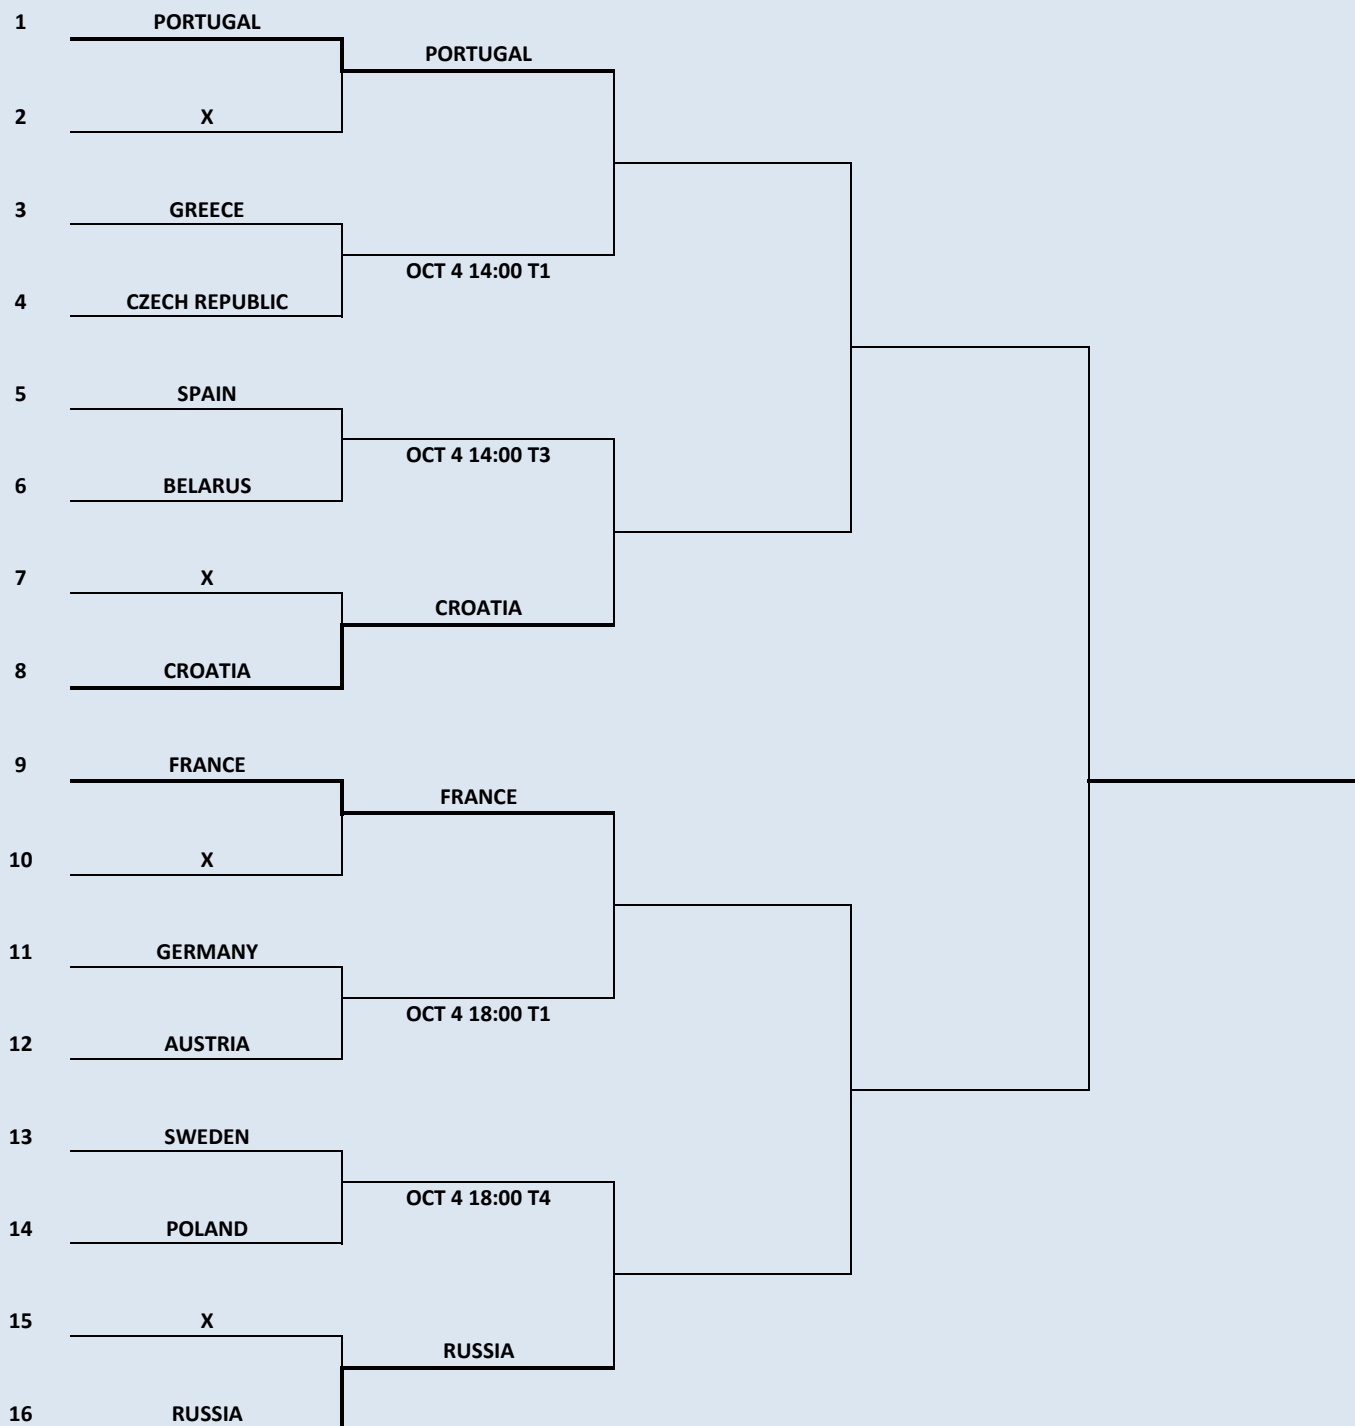

LIEBHERR 2013 EUROPEAN CHAMPIONSHIPS

MEN CHAMPIONSHIP'S DIVISION