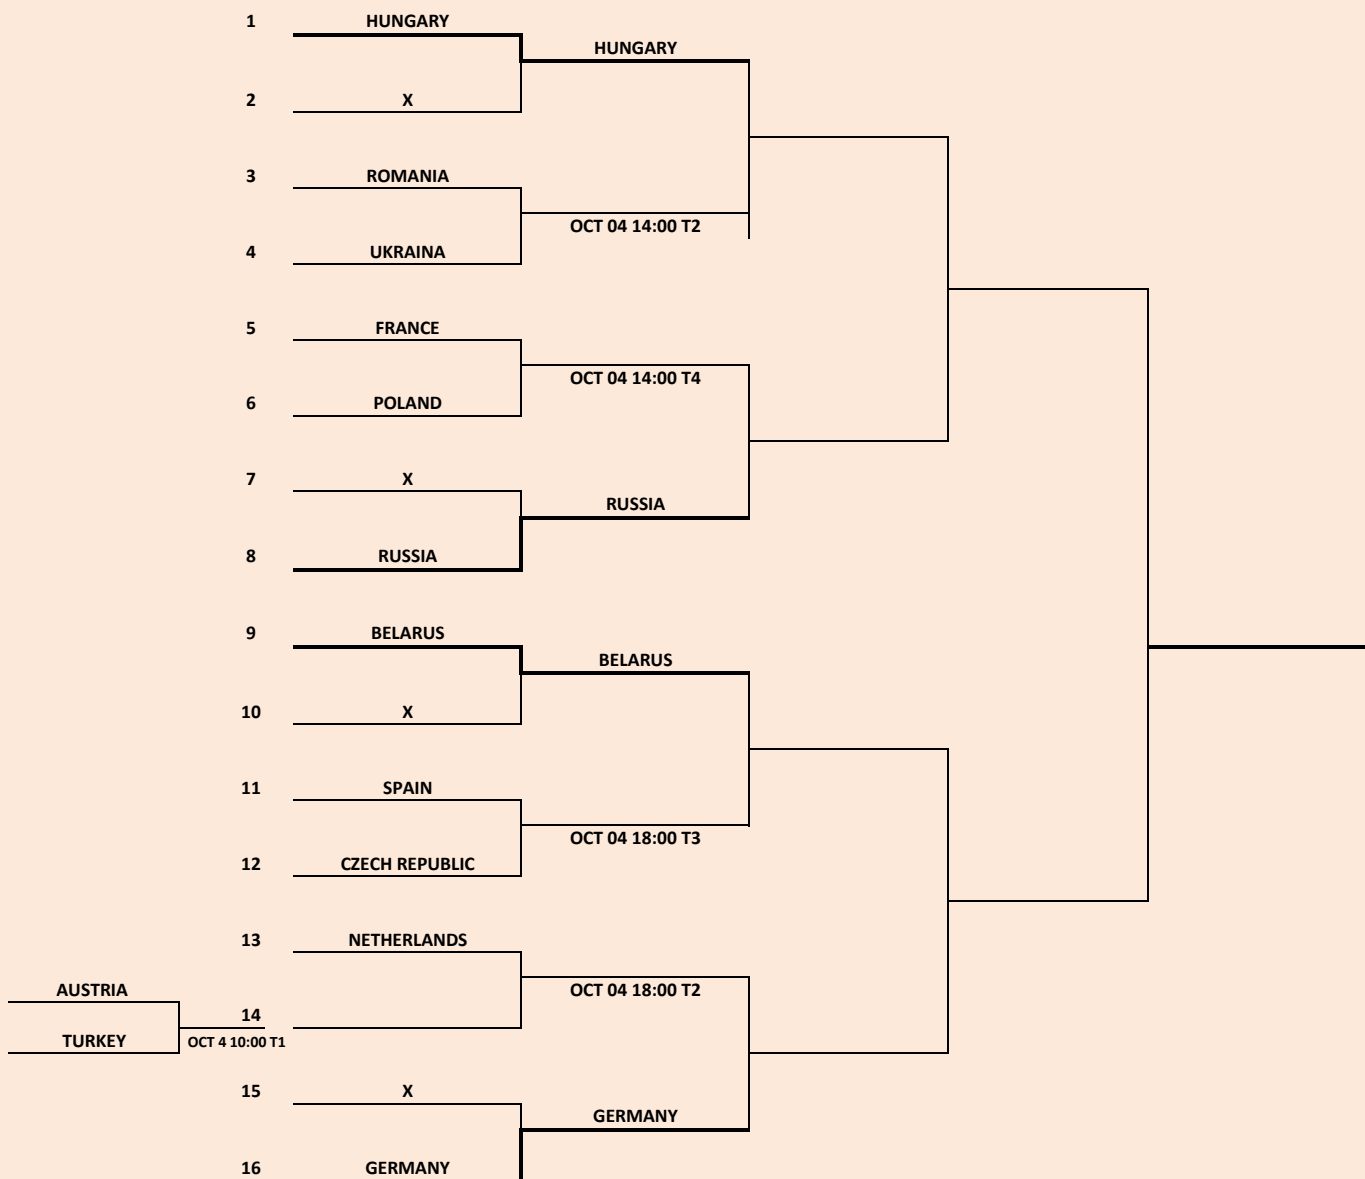

LIEBHERR 2013 EUROPEAN CHAMPIONSHIPS

MEN STANDARD DIVISION

GROUP A

GROUP B

1	LATVIA	LITHUANIA
2	LUXEMBOURG	ESTONIA
3	FINLAND	NORWAY
4	SWITZERLAND	IRELAND
5	AZERBAIJAN	CYPRUS
6	ICELAND	KOSOVO

ORDER OF MATCHES WILL BE AS FOLLOW:

1.ROUND	1-6; 2-5; 3-4
2.ROUND	1-4; 2-6; 3-5
3.ROUND	1-3; 2-4; 5-6
4.ROUND	1-2; 3-6; 4-5
5.ROUND	1-5; 2-3; 4-6

LIEBHERR 2013 EUROPEAN CHAMPIONSHIPS

WOMEN CHAMPIONSHIP'S DIVISION