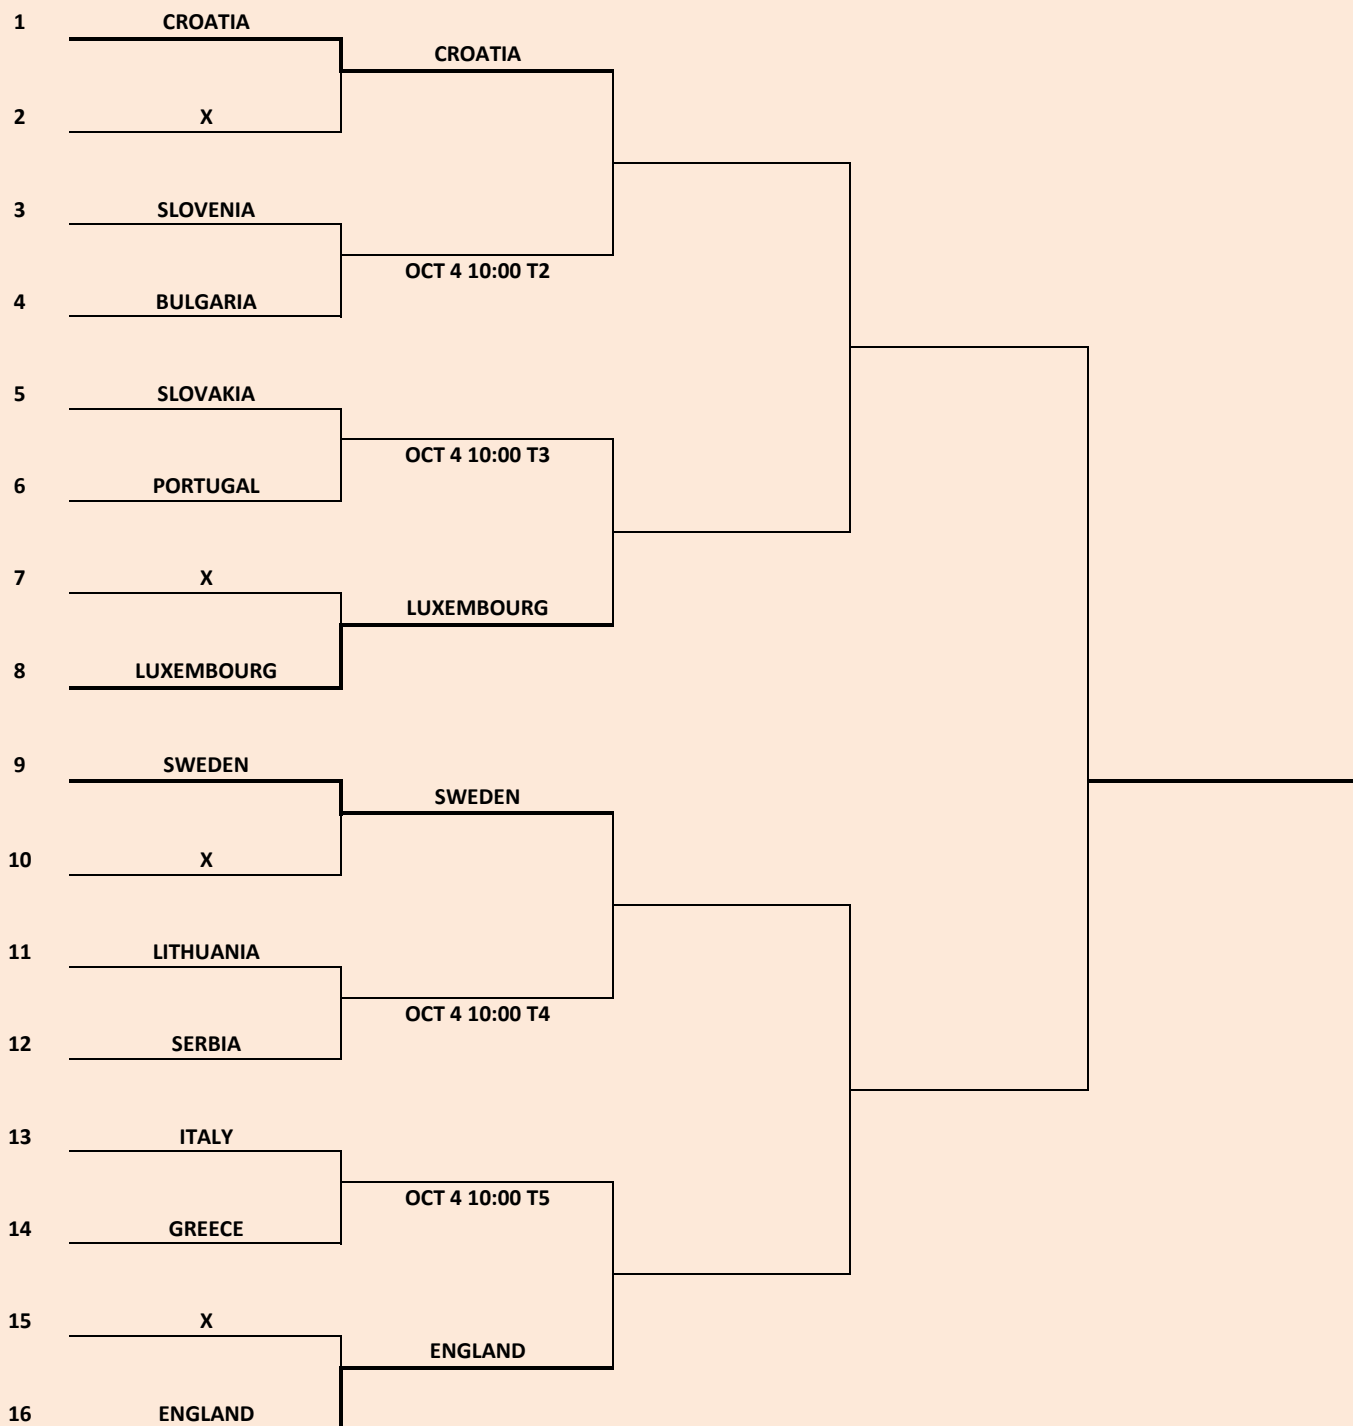

LIEBHERR 2013 EUROPEAN CHAMPIONSHIPS

WOMEN CHALLENGE DIVISION

LIEBHERR 2013 EUROPEAN CHAMPIONSHIPS

WOMEN STANDARD DIVISION

GROUP A

GROUP B

1	WALES	SWITZERLAND
2	DENMARK	ESTONIA
3	NORWAY	SCOTLAND
4	FINLAND	AZERBAIJAN
5		KOSOVO

ORDER OF MATCHES WILL BE AS FOLLOWS:

	<u>GROUP A</u>	<u>GROUP B</u>
1.ROUND	1-3; 2-4	1-5; 3-4
2.ROUND	1-2; 3-4	1-3; 2-5
3.ROUND	1-4; 2-3	2-4; 3-5
4.ROUND		1-2; 4-5
5.ROUND		1-4; 2-3