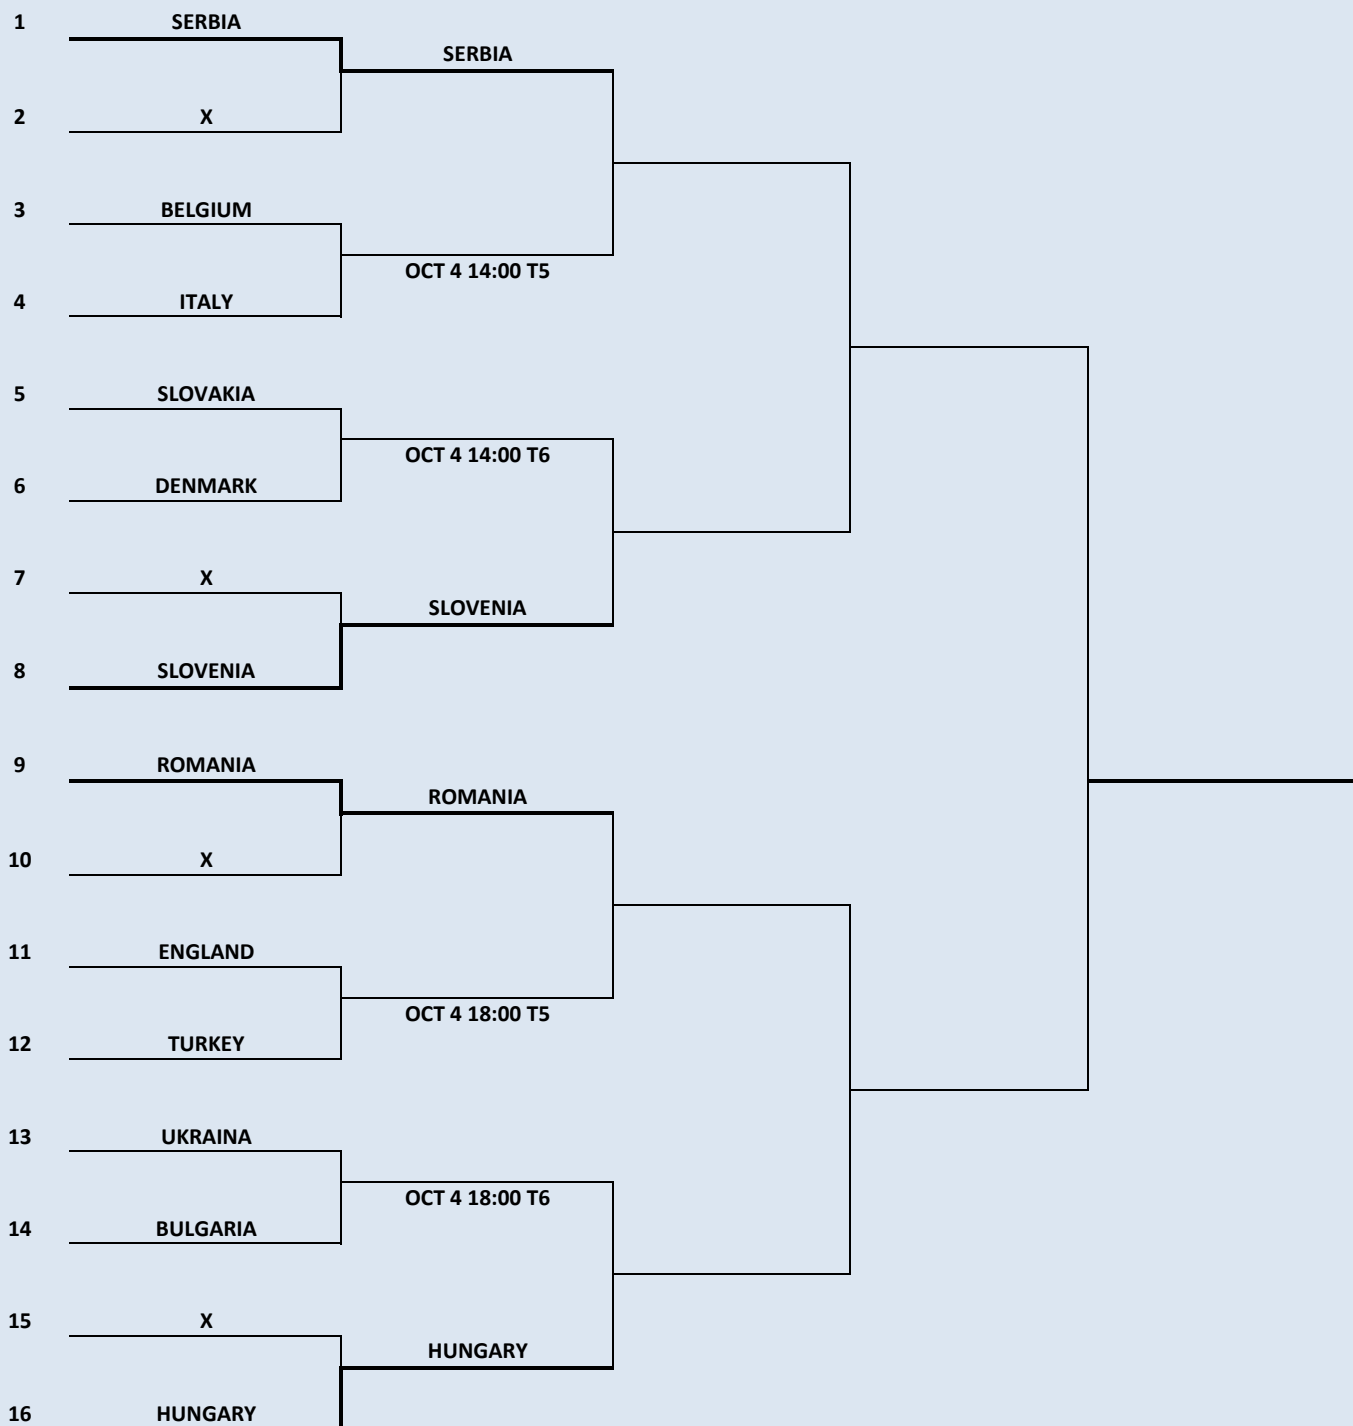

LIEBHERR 2013 EUROPEAN CHAMPIONSHIPS

MEN CHALLENGE DIVISION

LIEBHERR 2013 EUROPEAN CHAMPIONSHIPS

MEN STANDARD DIVISION

GROUP A

GROUP B

1	LATVIA	LITHUANIA
2	LUXEMBOURG	ESTONIA
3	FINLAND	NORWAY
4	SWITZERLAND	IRELAND
5	AZERBAIJAN	CYPRUS
6	ICELAND	KOSOVO

ORDER OF MATCHES WILL BE AS FOLLOW:

1.ROUND	1-6; 2-5; 3-4
2.ROUND	1-4; 2-6; 3-5
3.ROUND	1-3; 2-4; 5-6
4.ROUND	1-2; 3-6; 4-5
5.ROUND	1-5; 2-3; 4-6